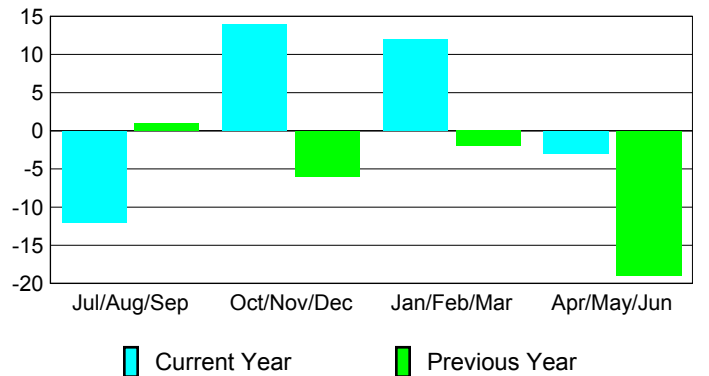

Membership Results 2008-2009

Membership 2007-2008

| Month | Net Memb Goal | Actual New Memb | Actual Dropped Memb | Gain/Loss of Memb | Gain/Loss of Memb |
|---------------|---------------|-----------------|---------------------|-------------------|-------------------|
| Jul/Aug/Sep | -20 | 4 | -16 | -12 | 1 |
| Oct/Nov/Dec | 10 | 56 | -42 | 14 | -6 |
| Jan/Feb/Mar | 20 | 41 | -29 | 12 | -2 |
| Apr/May/June | 0 | 27 | -30 | -3 | -19 |
| Totals | 10 | 128 | -117 | 11 | -26 |

Membership Results 2008-2009

Goal, New, Dropped, Gain/Loss

Comparison of Membership Gain/Loss

Current Year Compared to the Previous Year

Gender Comparison 2008-2009

Jul/Aug/Sep

Oct/Nov/Dec

Jan/Feb/Mar

Apr/May/June

Male

Female