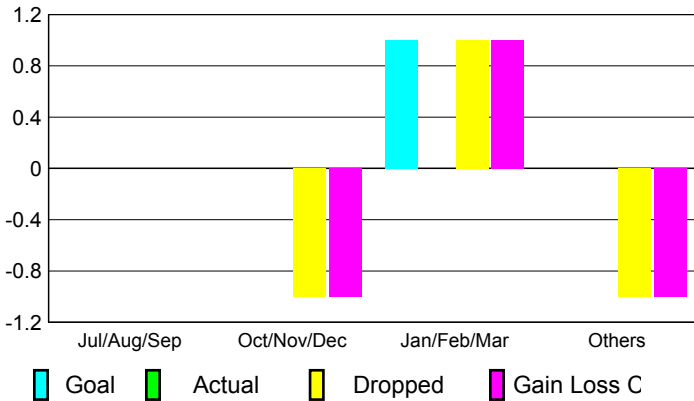

2008-2009 GMT Quarterly Report for District (or Undistricted) **District 107 K**

GMT: **JON BJARNI THORSTEINSSO**

Location: **FINLAND**

GMT CA: **4**

CLUBS

Club Results 2008-2009

Clubs 2007-2008

| Month | New Club Goal | Actual New Clubs | Actual Dropped Clubs | Gain/Loss of Clubs | Gain/Loss of Clubs |
|---------------|---------------|------------------|----------------------|--------------------|--------------------|
| Jul/Aug/Sep | 0 | 0 | 0 | 0 | 0 |
| Oct/Nov/Dec | 0 | 0 | -1 | -1 | 0 |
| Jan/Feb/Mar | 1 | 0 | 1 | 1 | 0 |
| Apr/May/June | 0 | 0 | -1 | -1 | 0 |
| Totals | 1 | 0 | -1 | -1 | 0 |

Club Results 2008-2009

Goal, New, Dropped, Gain/Loss

Comparison of Club Gain/Loss

Current Year Compared to the Previous Year

YTD Status Quo Clubs 2008-2009

Status Quo Clubs Compared to Status Quo Members

MEMBERSHIP

Membership Results 2008-2009

Membership 2007-2008

| Month | Net Memb Goal | Actual New Memb | Actual Dropped Memb | Gain/Loss of Memb | Gain/Loss of Memb |
|---------------|---------------|-----------------|---------------------|-------------------|-------------------|
| Jul/Aug/Sep | -20 | 4 | -16 | -12 | 1 |
| Oct/Nov/Dec | 10 | 56 | -42 | 14 | -6 |
| Jan/Feb/Mar | 20 | 41 | -29 | 12 | -2 |
| Apr/May/June | 0 | 27 | -30 | -3 | -19 |
| Totals | 10 | 128 | -117 | 11 | -26 |