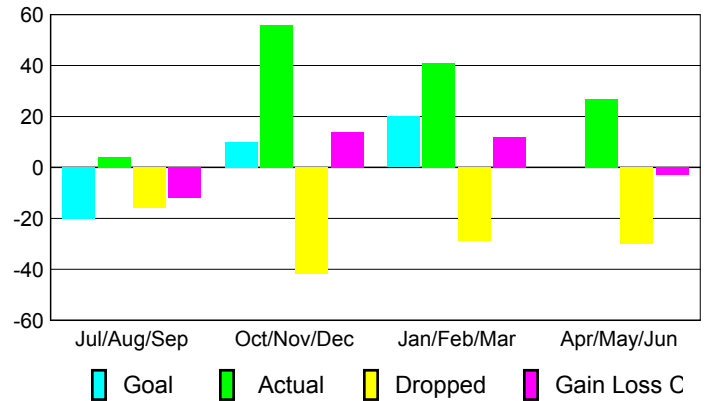

Membership Results 2008-2009

Goal, New, Dropped, Gain/Loss

Comparison of Membership Gain/Loss

Current Year Compared to the Previous Year